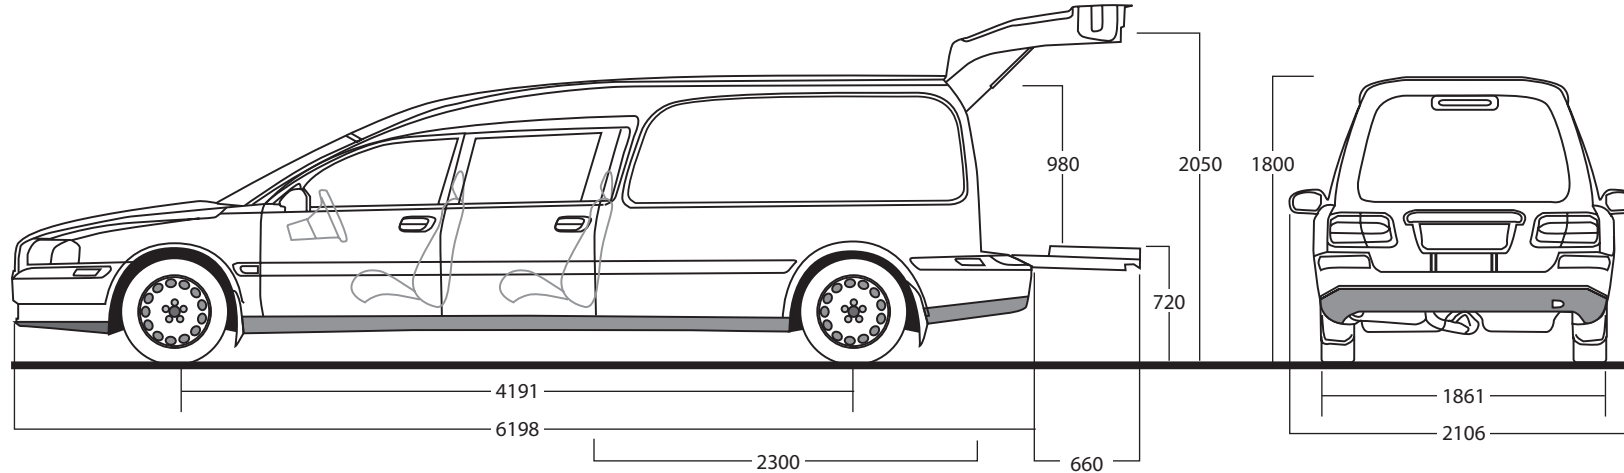

Technical specification

Turning circle: 16,40 m

Total weight: 2750 kg

Engine	T4	T5	D3	D5	D5 AWD
Engine type description	4-cylinder turbo charged petrol	4-cylinder turbo charged petrol	5-cylinder turbo charged diesel	5-cylinder turbo charged diesel	5-cylinder turbo charged diesel
Engine displacement, cm ³	1596	1999	1984	2400	2400
Max. power output kw/hp/rpm	132/180/5700	177/240/5500	120/163/3500	158/215/4000	158/215/4000
Transmission					
Automatic	6-speed powershift	6-speed powershift	6-speed geartronic	6-speed geartronic	6-speed geartronic
Fuel tank, litres	70 litres	70 litres	70 litres	70 litres	70 litres